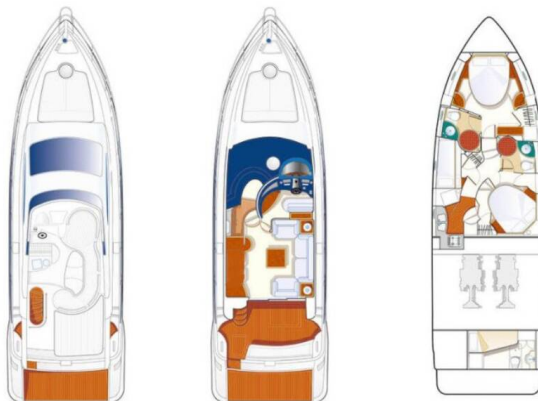

AZIMUT 50

Lena (2003)

Motor yacht Azimut 50 Lena, built in 2003 is anchored in the Lignano, D-Marin Punta Faro Marina, Veneto, Italy. It has 3 cabins, can accommodate 5 + 1 people and has 2 toilets. Bed linen and kitchen equipment are included in the price.

Lena

Production year

2003

Length

53 ft

Cabins

3

Berths