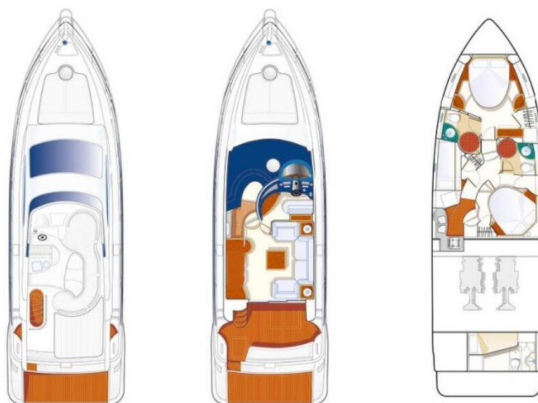

AZIMUT 50

Lena (2003)

Motor yacht Azimut 50 Lena, built in 2003 is anchored in the Lignano, D-Marin Punta Faro Marina, Veneto, Italy. It has 3 cabins, can accommodate 5 + 1 people and has 2 toilets. Bed linen and kitchen equipment are included in the price.

Lena

Production year

2003

Length

53 ft

Cabins

3

Berths