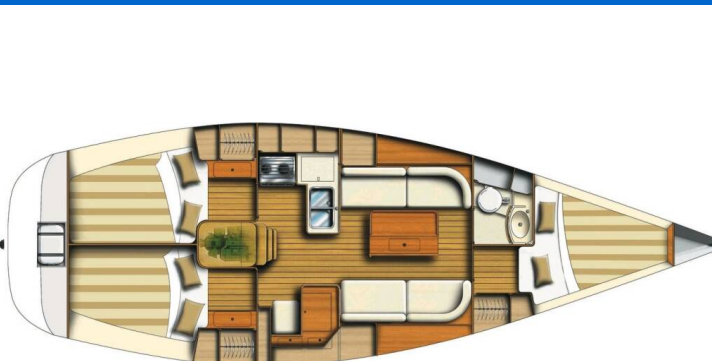

DUFOUR 34

Bonchamps (2007)

Sailing yacht Dufour 34 Bonchamps, built in 2007 is anchored in the French Atlantic, La Rochelle, Poitou-Charentes, France. It has 3 cabins, can accommodate 6 + 2 people and has 1 toilets. Bed linen and kitchen equipment are included in the price.