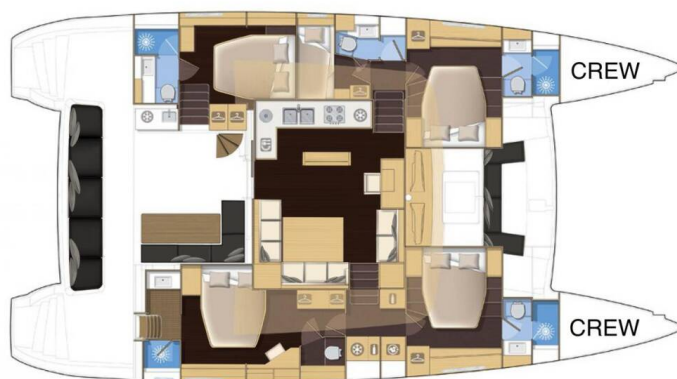

LAGOON 560

Taipan (2019)

Catamaran Lagoon 560 Taipan, built in 2019 is anchored in the Marina di Portisco, Sardinia, Italy. It has 5 + 2 cabins, can accommodate 10 + 2 people and has 5 toilets. Bed linen and kitchen equipment are included in the price.

Taipan

Production year

2019

Length

56 ft

Cabins

5 + 2

Berths