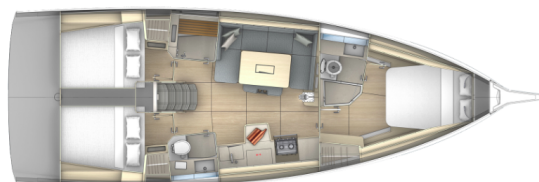

DUFOUR 41

Luka (2024)

Sailing yacht Dufour 41 Luka, built in 2024 is anchored in the Marmaris Adakoy Marina, Aegean, Turkey. It has 3 cabins, can accommodate 6 people and has 3 toilets. Bed linen and kitchen equipment are included in the price.