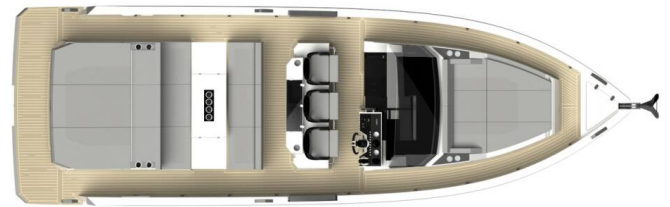

# DE ANTONIO D32

Katarina (2025)

Motor boat De Antonio D32 Katarina, built in 2025 is anchored in the **Trogir, Yachtclub Seget (Marina Baotić), Split region, Croatia**. It has **2 cabins**, can accommodate **4 people** and has **1 toilets**. Bed linen and kitchen equipment are included in the price.

## YACHT SPECIFICATIONS

Yacht Base

**Trogir, Yachtclub Seget (Marina Baotić), Croatia**

Yacht ID

**11052**

Brands

**De Antonio**

Yacht name

**Katarina**

Production year

**2025**

Length

**32 ft**

Cabins

**2**

Berths