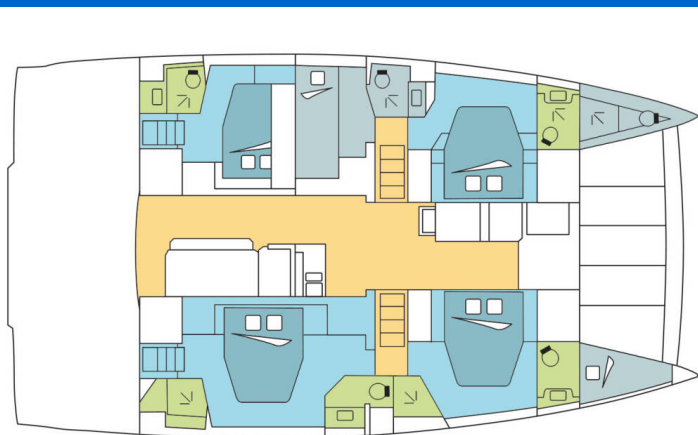

# BALI 4.8

Magnificent (2022)

Catamaran Bali 4.8 Magnificent, built in 2022 is anchored in the Belize, Old Belize Marina , Belize, Belize. It has 4 cabins, can accommodate 8 people and has 4 toilets. Bed linen and kitchen equipment are included in the price.