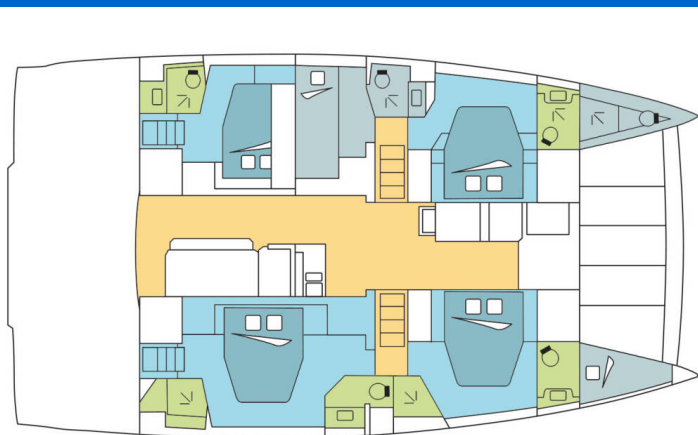

BALI 4.8

Magnificent (2022)

Catamaran Bali 4.8 Magnificent, built in 2022 is anchored in the Belize, Old Belize Marina , Belize, Belize. It has 4 cabins, can accommodate 8 people and has 4 toilets. Bed linen and kitchen equipment are included in the price.