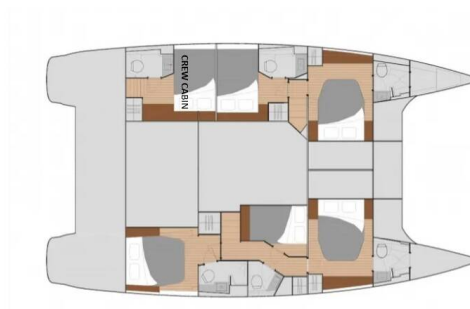

FONTAINE PAJOT SABA 50

QUINTET

Discover (2018)

Catamaran Fountaine Pajot Saba 50 Quintet Discover, built in 2018 is anchored in the Belize, Old Belize Marina , Belize, Belize. It has 5 cabins, can accommodate 10 people and has 5 toilets. Bed linen and kitchen equipment are included in the price.

YACHT SPECIFICATIONS

Yacht Base

Belize, Old Belize Marina , Belize

Yacht ID

11040

Brands

Fountaine Pajot

Yacht name

Discover

Production year

2018

Length

49 ft

Cabins

5

Berths

10

WC

5

Engine

2 x 0 HP

Fuel tank

0 l

WEBSITE

www.plujeme.cz

PHONE

+420 720 755 085

MOBILE

+420 777 170 276

E-MAIL

info@plujeme.cz

PLUJEME RÁDI S.R.O.

Dlouhá 730/35, 11000 Praha 1 – Staré Město, Czech Republic