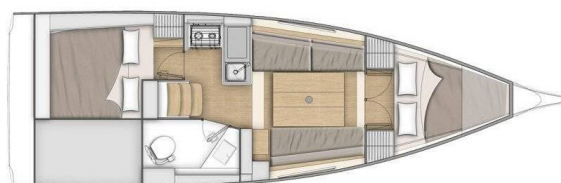

OCEANIS 30.1

Petite Marie (2025)

Sailing yacht Oceanis 30.1 Petite Marie, built in 2025 is anchored in the **French Atlantic, La Rochelle, Poitou-Charentes, France**. It has **2 cabins**, can accommodate **4 + 2 people** and has **1 toilets**. Bed linen and kitchen equipment are included in the price.