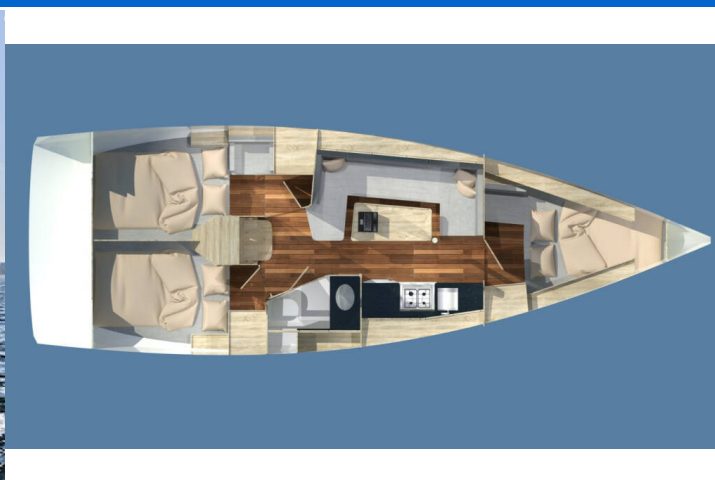

SCANDINAVIA 35

Furia (2023)

Sailing yacht **Scandinavia 35 Furia**, built in **2023** is anchored in the **Marina Kornati, Biograd, Zadar region, Croatia**. It has **3 cabins**, can accommodate **6 + 2 people** and has **1 toilets**. Bed linen and kitchen equipment are included in the price.