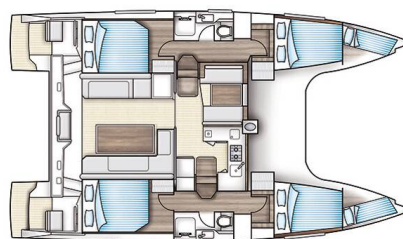

NAUTITECH 40 OPEN

Master Yoda (2022)

Catamaran Nautitech 40 Open Master Yoda, built in 2022 is anchored in the Marina Punat, Krk, Kvarner, Croatia. It has 4 cabins, can accommodate 8 + 1 people and has 2 toilets. Bed linen and kitchen equipment are included in the price.

Master Yoda

Production year

2022

Length

39 ft

Cabins

4

Berths