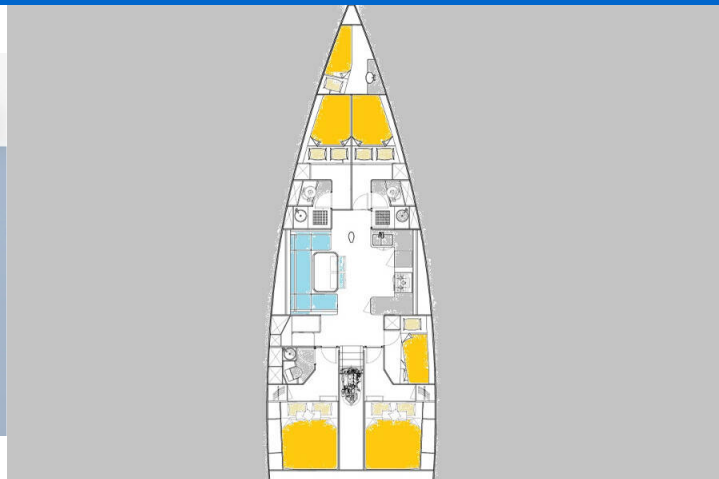

# MORE 55

Metalika (2021)

Sailing yacht **More 55 Metalika**, built in **2021** is anchored in the **Trogir, Yachtclub Seget (Marina Baotić), Split region, Croatia**. It has **5 + 1 cabins**, can accommodate **10 + 2 + 1 people** and has **3 + 1 toilets**. Bed linen and kitchen equipment are included in the price.

## YACHT SPECIFICATIONS

Yacht Base

**Trogir, Yachtclub Seget (Marina Baotić), Croatia**

Yacht ID

**11033**

Brands

**More Boats**

Yacht name

**Metalika**

Production year

**2021**

Length

**55 ft**

Cabins

**5 + 1**

Berths