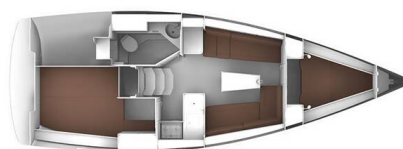

BAVARIA CRUISER 33

Callisto (2013)

Sailing yacht **Bavaria Cruiser 33 Callisto**, built in **2013** is anchored in the **Arenal/Playa de Palma, Balearic Islands, Spain**. It has **2 cabins**, can accommodate **4 people** and has **1 toilets**. Bed linen and kitchen equipment are included in the price.