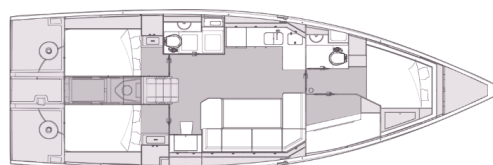

ELAN IMPRESSION 45

Supreme (2023)

Sailing yacht **Elan Impression 45 Supreme**, built in **2023** is anchored in the **Marina Zadar (ex. Tankerkomerc), Zadar region, Croatia**. It has **4 cabins**, can accommodate **8 + 2 people** and has **2 toilets**. Bed linen and kitchen equipment are included in the price.

Supreme

Production year

2023

Length

45 ft

Cabins

4

Berths