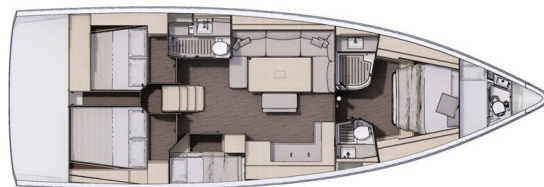

DUFOUR 470

She (2025)

Sailing yacht Dufour 470 She, built in 2025 is anchored in the Trogir, Marina Trogir (ex.SCT), Split region, Croatia. It has 4 + 1 cabins, can accommodate 8 + 2 + 1 people and has 2 toilets. Bed linen and kitchen equipment are included in the price.

She

Production year

2025

Length

49 ft

Cabins

4 + 1

Berths