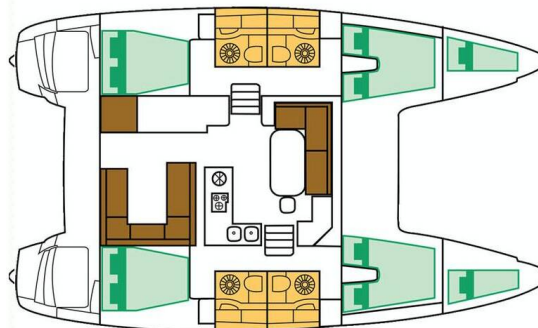

LAGOON 400 S2

Independent I (2018)

Catamaran Lagoon 400 S2 Independent I, built in 2018 is anchored in the Marina Punat, Krk, Kvarner, Croatia. It has 4 + 2 cabins, can accommodate 8 + 2 + 2 people and has 4 toilets. Bed linen and kitchen equipment are included in the price.

YACHT SPECIFICATIONS

Yacht Base

Marina Punat, Krk, Croatia

Yacht ID

10926

Brands

Lagoon

Yacht name

Independent I

Production year

2018

Length

39 ft

Cabins

4 + 2

Berths