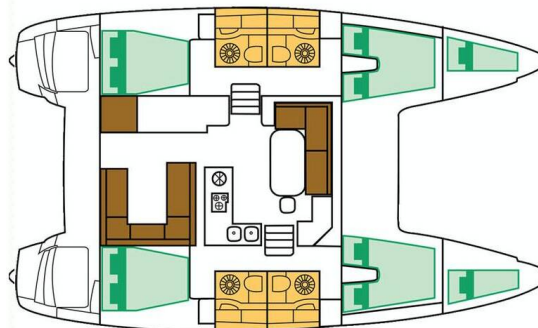

# LAGOON 400 S2

Independent I (2018)

Catamaran Lagoon 400 S2 Independent I, built in 2018 is anchored in the Marina Punat, Krk, Kvarner, Croatia. It has 4 + 2 cabins, can accommodate 8 + 2 + 2 people and has 4 toilets. Bed linen and kitchen equipment are included in the price. Bed linen and kitchen equipment are included in the price.

## YACHT SPECIFICATIONS

Yacht Base

**Marina Punat, Krk, Croatia**

Yacht ID

**10926**

Brands

**Lagoon**

Yacht name

**Independent I**

Production year

**2018**

Length

**39 ft**

Cabins

**4 + 2**

Berths