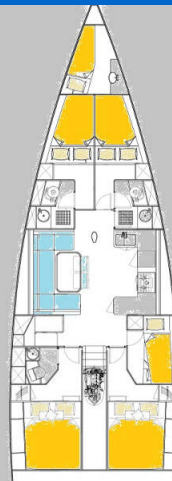

MORE 55

One More (2019)

Sailing yacht **More 55 One More**, built in **2019** is anchored in the **Marina Kremik, Primosten, Šibenik region, Croatia**. It has **5 + 1 cabins**, can accommodate **10 + 2 + 1 people** and has **3 + 1 toilets**. Bed linen and kitchen equipment are included in the price.