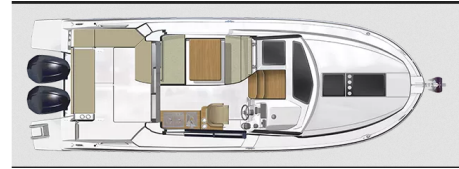

# ANTARES 9

Bella Vista (2023)

Motor boat **Antares 9 Bella Vista**, built in **2023** is anchored in the **Pula, Marina Polesana, Istra, Croatia**. It has **2 cabins**, can accommodate **4 + 1 people** and has **1 toilets**. Bed linen and kitchen equipment are included in the price.