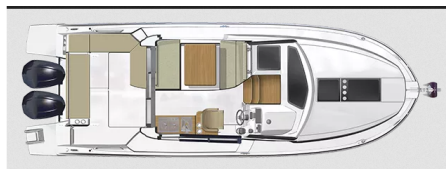

ANTARES 9

Bella Vista (2023)

Motor boat **Antares 9 Bella Vista**, built in **2023** is anchored in the **Pula, Marina Polesana, Istra, Croatia**. It has **2 cabins**, can accommodate **4 + 1 people** and has **1 toilets**. Bed linen and kitchen equipment are included in the price.