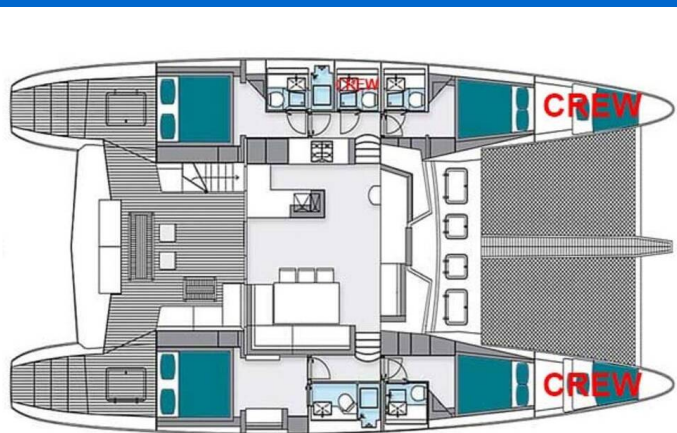

SUNREEF 62

Tekila (2008)

Catamaran Sunreef 62 Tekila, built in 2008 is anchored in the Ibiza, Balearic Islands, Spain. It has 4 + 2 cabins, can accommodate 8 + 2 people and has 5 toilets. Bed linen and kitchen equipment are included in the price.

YACHT SPECIFICATIONS

Yacht Base
Ibiza, Spain

Yacht ID
10882

Brands
Sunreef Yachts

Yacht name
Tekila

Production year
2008

Length
60 ft

Cabins
4 + 2