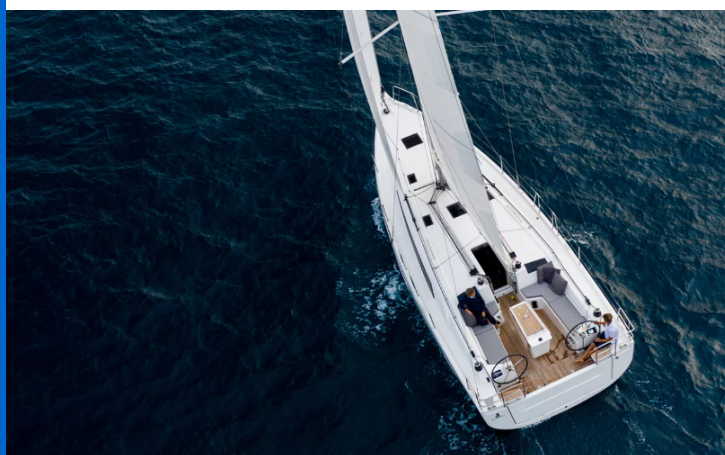

OCEANIS 40.1

Kapakap (2025)

Sailing yacht Oceanis 40.1 Kapakap, built in 2025 is anchored in the **Golf Juan, Provence-Alpes-Côte d'Azur, France**. It has **3 cabins**, can accommodate **6 people** and has **2 toilets**. Bed linen and kitchen equipment are included in the price.

YACHT SPECIFICATIONS

Yacht Base

Golf Juan, France

Yacht ID

10862

Brands

Beneteau

Yacht name