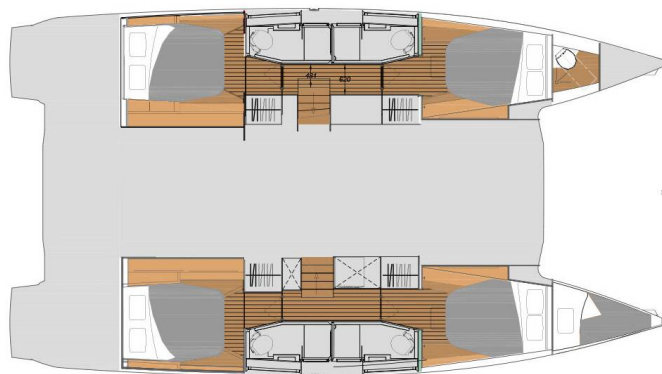

FOUNTAINÉ PAJOT ELBA 45

Maravigghia (2025)

Catamaran Fountaine Pajot Elba 45 Maravigghia, built in 2025 is anchored in the **Palermo, Sicily, Italy**. It has **4 + 2 cabins**, can accommodate **8 + 2 + 2 people** and has **4 + 1 toilets**. Bed linen and kitchen equipment are included in the price.

YACHT SPECIFICATIONS

Yacht Base
Palermo, Italy

Yacht ID
10859

Brands
Fountaine Pajot

Yacht name
Maravigghia

Production year
2025

Length
44 ft

Cabins
4 + 2