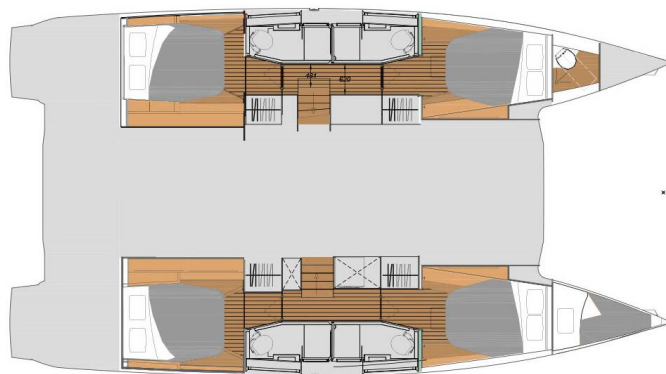

FOUNTAIN PAJOT ELBA 45

Santuzza (2025)

Catamaran Fountaine Pajot Elba 45 Santuzza, built in 2025 is anchored in the **Palermo, Sicily, Italy**. It has **4 + 2 cabins**, can accommodate **8 + 2 + 2 people** and has **4 + 1 toilets**. Bed linen and kitchen equipment are included in the price.

Santuzza

Production year

2025

Length

44 ft

Cabins

4 + 2

Berths

8 + 2 + 2

Max Persons

12

WC

4 + 1

Engine

2 x 60 HP

Fuel tank