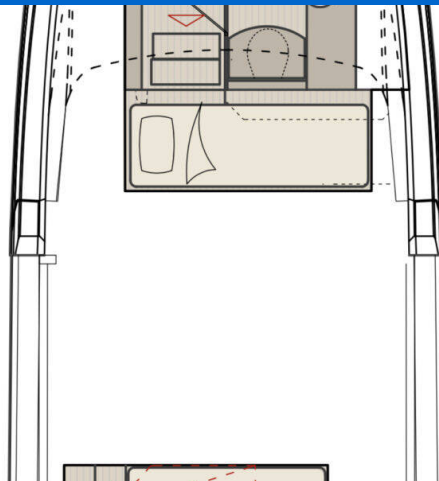

SAXDOR 400 GTO

Blade (2025)

Motor boat **Saxdor 400 GTO Blade**, built in **2025** is anchored in the **Sukosan, D-Marin Dalmacija Marina, Zadar region, Croatia**. It has **2 cabins**, can accommodate **4 + 2 people** and has **1 toilets**. Bed linen and kitchen equipment are included in the price.