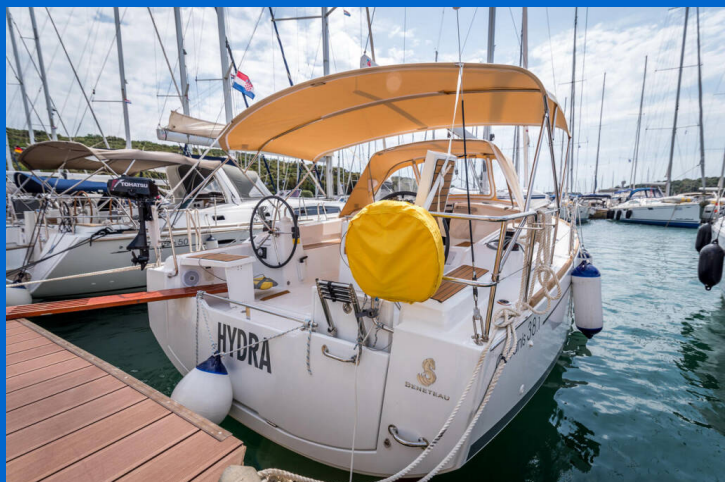

# OCEANIS 38.1

Hydra (2018)

Sailing yacht Oceanis 38.1 Hydra, built in 2018 is anchored in the Marina Tehnomont Veruda, Pula, Istra, Croatia. It has 3 cabins, can accommodate 6 + 2 people and has 2 toilets. Bed linen and kitchen equipment are included in the price.