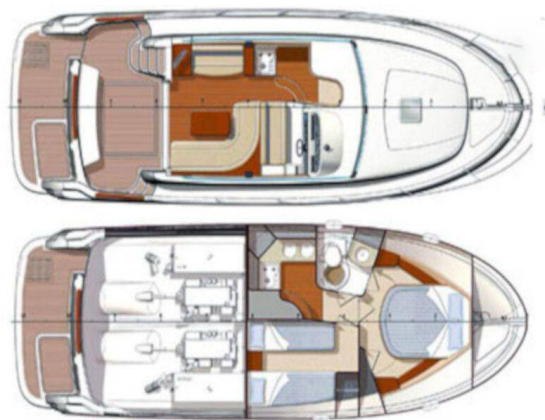

PRESTIGE 36

Fortuna (2009)

Motor yacht **Prestige 36 Fortuna**, built in **2009** is anchored in the **Marina Punat, Krk, Kvarner, Croatia**. It has **2 cabins**, can accommodate **4 people** and has **1 toilets**. Bed linen and kitchen equipment are included in the price.

Fortuna

Production year

2009

Length

38 ft

Cabins

2

Berths

4

WC

1

Engine

2 x 370 HP

Fuel tank

800 l

WEBSITE