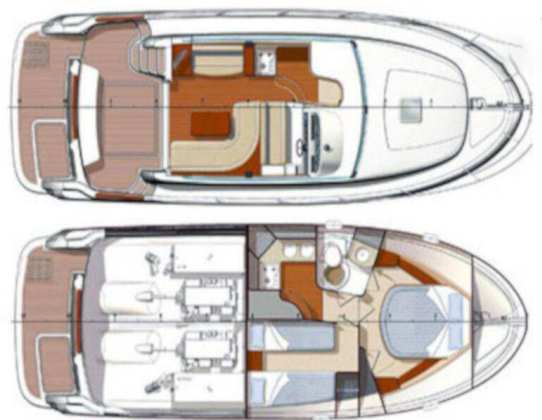

# PRESTIGE 36

Fortuna (2009)

Motor yacht **Prestige 36 Fortuna**, built in **2009** is anchored in the **Marina Punat, Krk, Kvarner, Croatia**. It has **2 cabins**, can accommodate **4 people** and has **1 toilets**. Bed linen and kitchen equipment are included in the price.

**Fortuna**

Production year

**2009**

Length

**38 ft**

Cabins

**2**

Berths