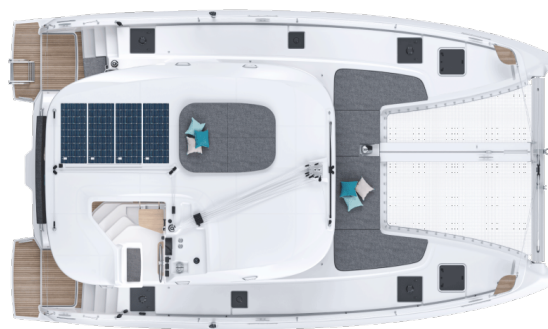

# LAGOON 38

Blue Horizon (2025)

Catamaran Lagoon 38 Blue Horizon, built in 2025 is anchored in the **Trogir, Yachtclub Seget (Marina Baotić), Split region, Croatia**. It has **4 + 2 cabins**, can accommodate **8 + 2 people** and has **2 toilets**. Bed linen and kitchen equipment are included in the price.

**Blue Horizon**

Production year

**2025**

Length

**43 ft**

Cabins

**4 + 2**

Berths