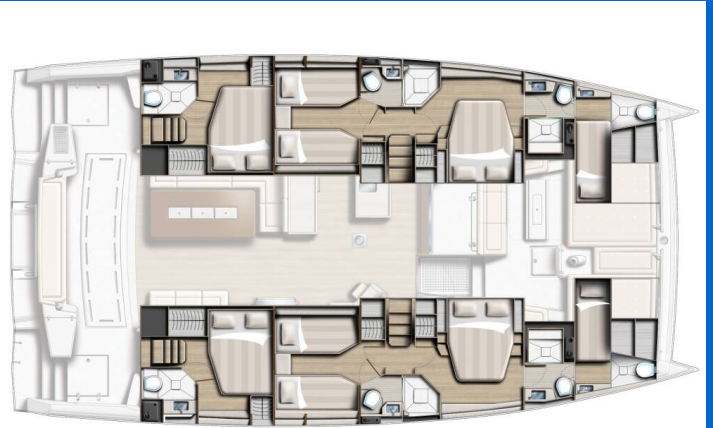

BALI 5.4

DREAM MANGAREVA_DB (2024)

Catamaran Bali 5.4 DREAM MANGAREVA_DB, built in 2024 is anchored in the **Polynesia, Raiatea, French Polynesia, French Polynesia**. It has **6 + 2 cabins**, can accommodate **12 + 2 people** and has **6 + 2 toilets**. Bed linen and kitchen equipment are included in the price.

DREAM MANGAREVA_DB

Production year

2024

Length

55 ft

Cabins

6 + 2

Berths