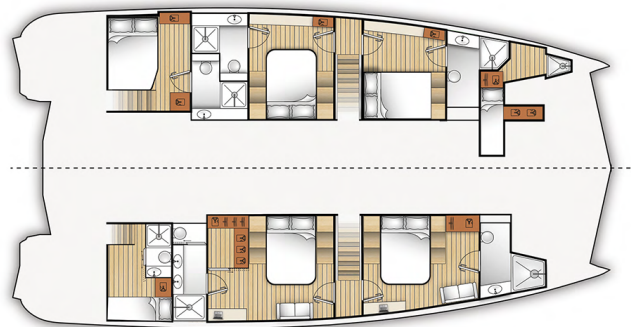

MOON 60 SAIL

Seabarit LX (2024)

Catamaran Moon 60 sail Seabarit LX, built in 2024 is anchored in the **Athens, Alimos marina, Athens area/Saronic/Peloponese, Greece**. It has **5 cabins**, can accommodate **10 people** and has **5 toilets**. Bed linen and kitchen equipment are included in the price.

Seabarit LX

Production year

2024

Length

60 ft

Cabins

5

Berths