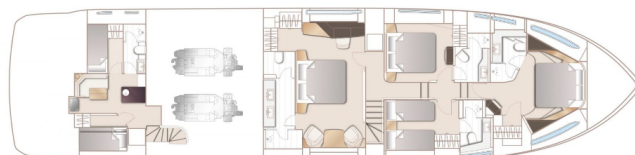

# PRINCESS Y85

Vista (2020)

Luxury Charter Princess Y85 Vista, built in 2020 is anchored in the **Athens, Alimos marina, Athens area/Saronic/Peloponese, Greece**. It has **4 cabins**, can accommodate **8 people** and has **5 toilets**. Bed linen and kitchen equipment are included in the price.

**Vista**

Production year

**2020**

Length

**86 ft**

Cabins

**4**

Berths