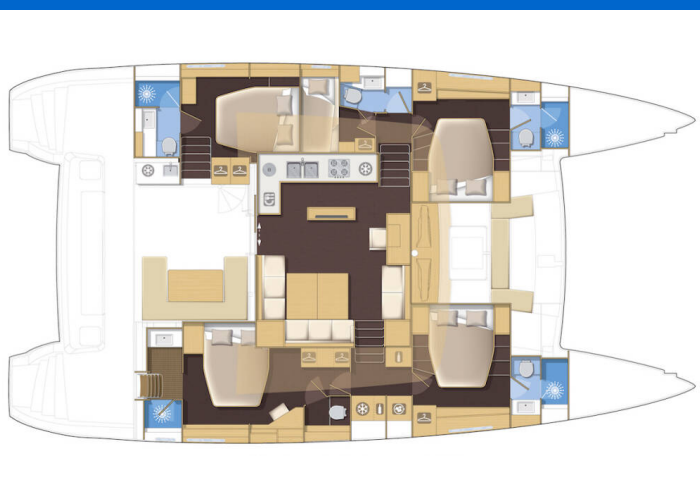

LAGOON 52 F

Tamiro (2019)

Catamaran Lagoon 52 F Tamiro, built in 2019 is anchored in the **Corfu, Gouvia Marina, Ionian Islands, Greece**. It has **4 + 1 cabins**, can accommodate **8 + 2 people** and has **4 + 1 toilets**. Bed linen and kitchen equipment are included in the price.

Tamiro

Production year

2019

Length

52 ft

Cabins

4 + 1

Berths