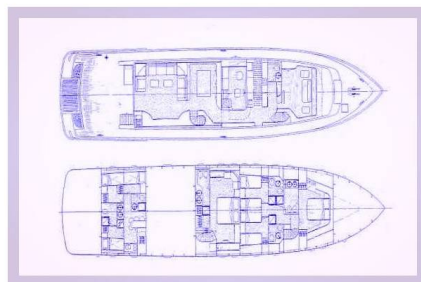

BUGARI 100

Project Steel (1993)

Luxury Charter Bugari 100 Project Steel, built in 1993 is anchored in the Athens, Alimos marina, Athens area/Saronic/Peloponese, Greece. It has 5 + 2 cabins, can accommodate 10 + 2 people and has 5 toilets. Bed linen and kitchen equipment are included in the price.

YACHT SPECIFICATIONS

Yacht Base

Athens, Alimos marina, Greece

Yacht ID

10730

Brands

Bugari

Yacht name

Project Steel

Production year

1993

Length

100 ft

Cabins

5 + 2

Berths