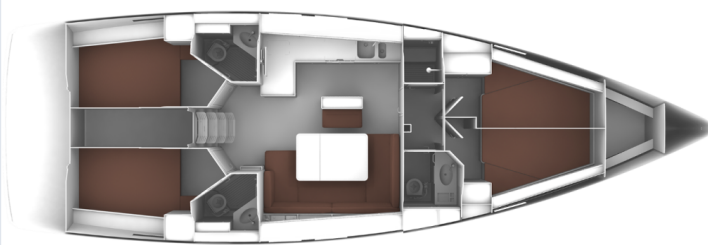

BAVARIA CRUISER 46

Trex (2024)

Sailing yacht **Bavaria Cruiser 46 Trex**, built in **2024** is anchored in the **Orhaniye, Martı Marina, Aegean, Turkey**. It has **4 cabins**, can accommodate **8 people** and has **3 toilets**. Bed linen and kitchen equipment are included in the price.

Trex

Production year

2024

Length

46 ft

Cabins

4

Berths