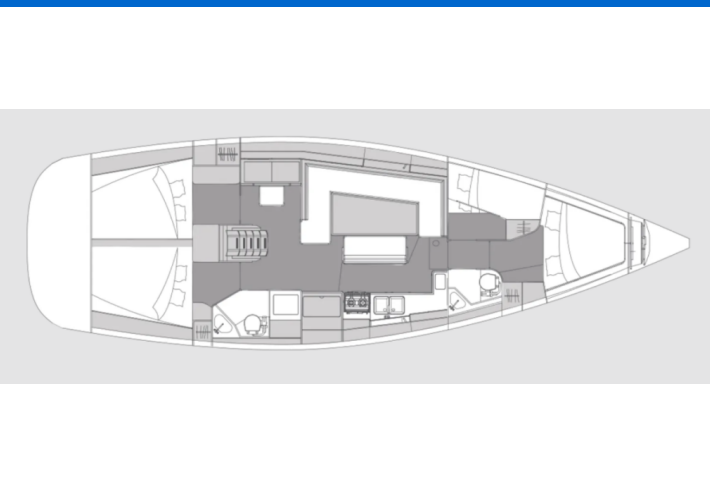

# ELAN IMPRESSION 45.1

Josi (2022)

Sailing yacht **Elan Impression 45.1 Josi**, built in **2022** is anchored in the **Marina Mandalina, Sibenik, Šibenik region, Croatia**. It has **4 + 1 cabins**, can accommodate **8 + 2 + 1 people** and has **2 + 1 toilets**. Bed linen and kitchen equipment are included in the price.

**Josi**

Production year

**2022**

Length

**44 ft**

Cabins

**4 + 1**

Berths