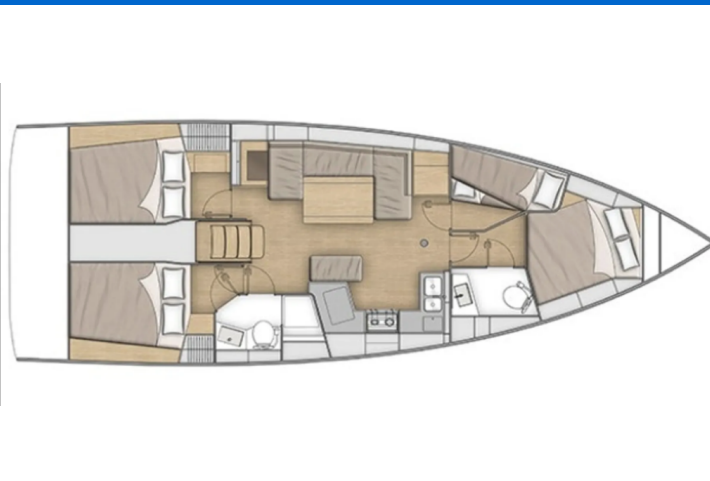

# OCEANIS 40.1

Eisner (2023)

Sailing yacht **Oceanis 40.1 Eisner**, built in **2023** is anchored in the **Marina Mandalina, Sibenik, Šibenik region, Croatia**. It has **4 + 1 cabins**, can accommodate **8 + 2 + 1 people** and has **2 + 1 toilets**. Bed linen and kitchen equipment are included in the price.

## YACHT SPECIFICATIONS

Yacht Base

**Marina Mandalina, Sibenik, Croatia**

Yacht ID

**10725**

Brands

**Beneteau**

Yacht name

**Eisner**

Production year

**2023**

Length

**42 ft**

Cabins

**4 + 1**

Berths