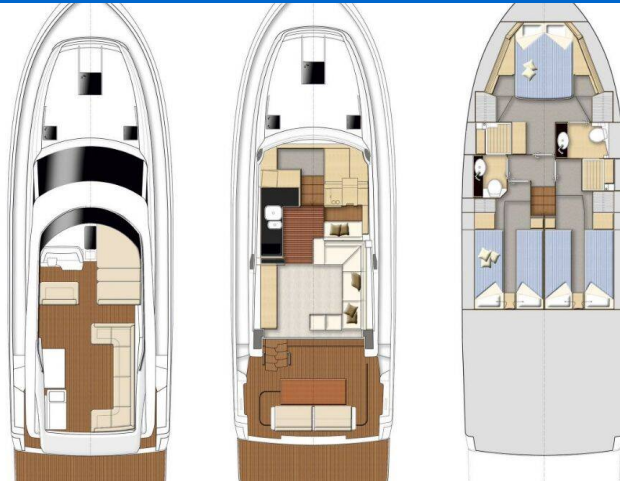

BAVARIA VIRTESS 420

Lana (2025)

Motor yacht **Bavaria VirteSS 420 Lana**, built in **2025** is anchored in the **Trogir, Marina Trogir (ex.SCT), Split region, Croatia**. It has **3 cabins**, can accommodate **6 people** and has **2 toilets**. Bed linen and kitchen equipment are included in the price.

YACHT SPECIFICATIONS

Yacht Base

Trogir, Marina Trogir (ex.SCT), Croatia

Yacht ID

10723

Brands

Bavaria

Yacht name

Lana

Production year

2025

Length

46 ft

Cabins

3

Berths