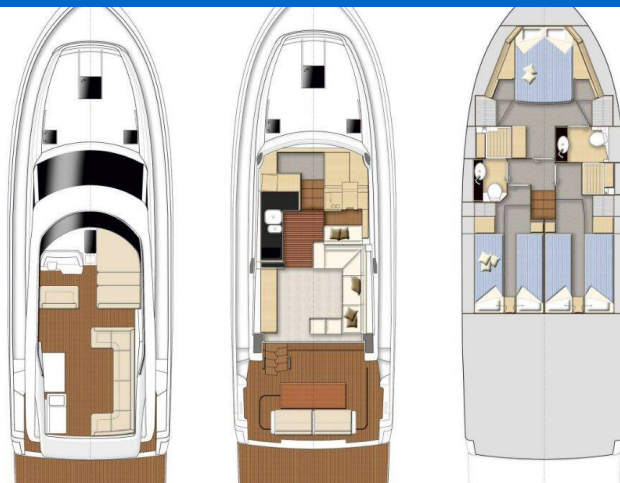

# BAVARIA VIRTESS 420

Lana (2025)

Motor yacht **Bavaria VirteSS 420 Lana**, built in **2025** is anchored in the **Trogir, Marina Trogir (ex.SCT), Split region, Croatia**. It has **3 cabins**, can accommodate **6 people** and has **2 toilets**. Bed linen and kitchen equipment are included in the price.

## YACHT SPECIFICATIONS

Yacht Base

**Trogir, Marina Trogir (ex.SCT), Croatia**

Yacht ID

**10723**

Brands

**Bavaria**

Yacht name

**Lana**

Production year

**2025**

Length

**46 ft**

Cabins

**3**

Berths