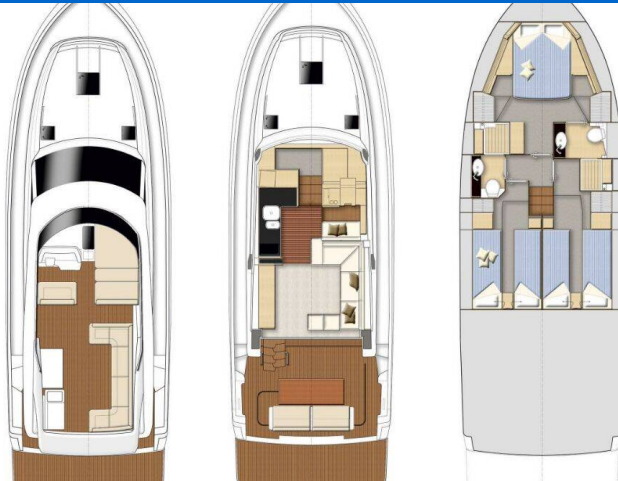

BAVARIA VIRTESS 420

Lana (2025)

Motor yacht **Bavaria VirteSS 420 Lana**, built in **2025** is anchored in the **Trogir, Marina Trogir (ex.SCT), Split region, Croatia**. It has **3 cabins**, can accommodate **6 people** and has **2 toilets**. Bed linen and kitchen equipment are included in the price.

YACHT SPECIFICATIONS

Yacht Base

Trogir, Marina Trogir (ex.SCT), Croatia

Yacht ID

10723

Brands

Bavaria

Yacht name

Lana

Production year

2025

Length

46 ft

Cabins

3

Berths