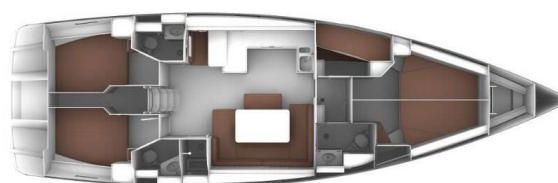

# BAVARIA CRUISER 51

Papaya (2019)

Sailing yacht **Bavaria Cruiser 51 Papaya**, built in **2019** is anchored in the **Mallorca, Real Club Nautic Pollenca, Balearic Islands, Spain**. It has **5 cabins**, can accommodate **10 people** and has **3 toilets**. Bed linen and kitchen equipment are included in the price.