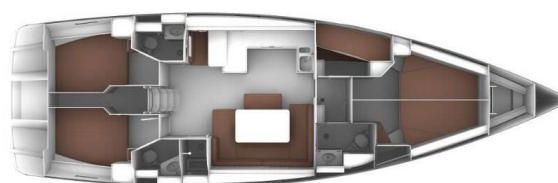

BAVARIA CRUISER 51

Papaya (2019)

Sailing yacht **Bavaria Cruiser 51 Papaya**, built in **2019** is anchored in the **Mallorca, Real Club Nautic Pollenca, Balearic Islands, Spain**. It has **5 cabins**, can accommodate **10 people** and has **3 toilets**. Bed linen and kitchen equipment are included in the price.