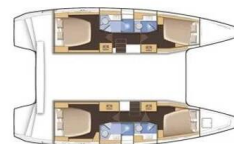

LAGOON 42

Boomer II (2024)

Catamaran Lagoon 42 Boomer II, built in 2024 is anchored in the Seychelles, Eden Island Marina, Mahé, Seychelles. It has 4 + 1 cabins, can accommodate 8 + 1 people and has 5 toilets. Bed linen and kitchen equipment are included in the price.

Boomer II

Production year

2024

Length

42 ft

Cabins

4 + 1

Berths