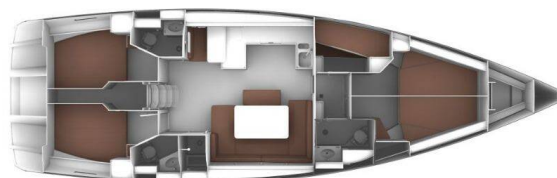

BAVARIA CRUISER 51

Top Sea (2016)

Sailing yacht **Bavaria Cruiser 51 Top Sea**, built in **2016** is anchored in the **Skiathos, Skiathos/Sporades, Volos, Greece**. It has **5 cabins**, can accommodate **10 people** and has **3 toilets**. Bed linen and kitchen equipment are included in the price.

Top Sea

Production year

2016

Length

51 ft

Cabins

5

Berths