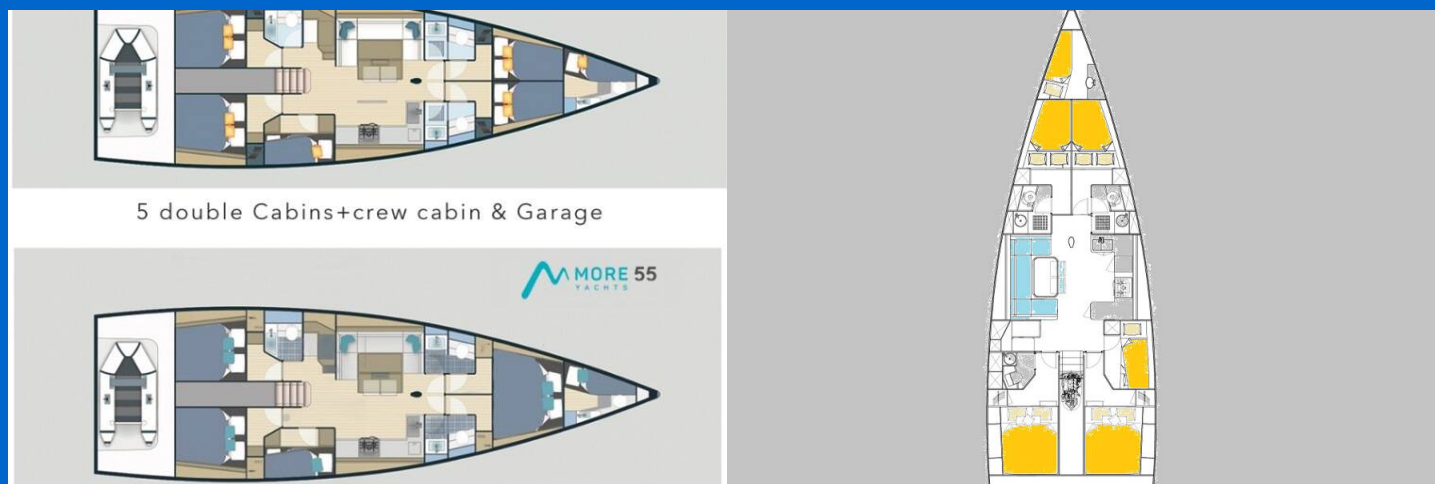

MORE 55

Nadja (2019)

Sailing yacht **More 55 Nadja**, built in **2019** is anchored in the **Trogir, Yachtclub Seget (Marina Baotić), Split region, Croatia**. It has **5 + 1 cabins**, can accommodate **10 + 2 + 1 people** and has **3 + 1 toilets**. Bed linen and kitchen equipment are included in the price.