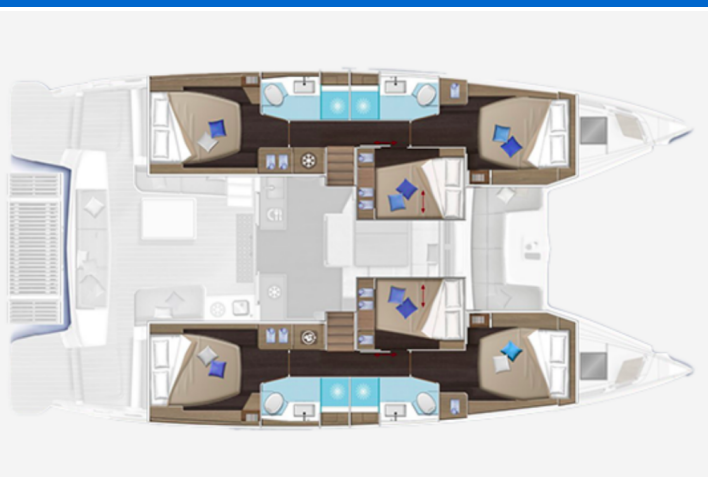

LAGOON 51

Libre (2024)

Catamaran Lagoon 51 Libre, built in **2024** is anchored in the **Fethiye, Yacht Club Mai, Aegean, Turkey**. It has **6 cabins**, can accommodate **12 people** and has **4 toilets**. Bed linen and kitchen equipment are included in the price.

Libre

Production year

2024

Length

50 ft

Cabins

6

Berths