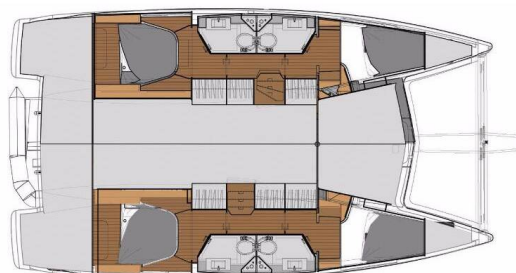

FOUNTAIN PAJOT LUCIA 40

Tu Tamo 2 (2018)

Catamaran Fountaine Pajot Lucia 40 Tu Tamo 2, built in 2018 is anchored in the **Marina Tehnomont Veruda, Pula, Istra, Croatia**. It has **4 cabins**, can accommodate **8 + 2 people** and has **4 toilets**. Bed linen and kitchen equipment are included in the price.

Tu Tamo 2

Production year

2018

Length

38 ft

Cabins

4

Berths