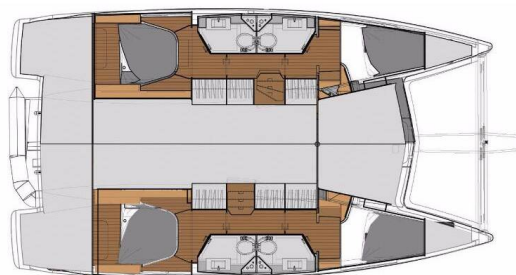

FOUNTAINÉ PAJOT LUCIA 40

Tu Tamo 2 (2018)

Catamaran Fountaine Pajot Lucia 40 Tu Tamo 2, built in 2018 is anchored in the **Marina Tehnomont Veruda, Pula, Istra, Croatia**. It has **4 cabins**, can accommodate **8 + 2 people** and has **4 toilets**. Bed linen and kitchen equipment are included in the price.

Tu Tamo 2

Production year

2018

Length

38 ft

Cabins

4

Berths

8 + 2

Max Persons

12

WC

4

Engine

2 x 30 HP

Fuel tank