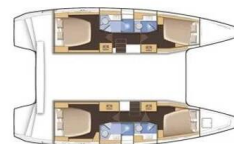

LAGOON 42

Kami (2024)

Catamaran Lagoon 42 Kami, built in 2024 is anchored in the Fethiye, Lykia Yacht Club, Aegean, Turkey. It has 4 + 1 cabins, can accommodate 8 + 1 people and has 4 toilets. Bed linen and kitchen equipment are included in the price.

Kami

Production year

2024

Length

42 ft

Cabins

4 + 1

Berths