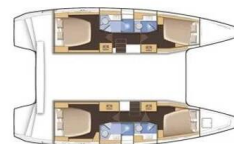

# LAGOON 42

Mare (2023)

Catamaran Lagoon 42 Mare, built in 2023 is anchored in the Marmaris, Albatros Marina, Aegean, Turkey. It has 4 + 1 cabins, can accommodate 8 + 1 people and has 4 toilets. Bed linen and kitchen equipment are included in the price.