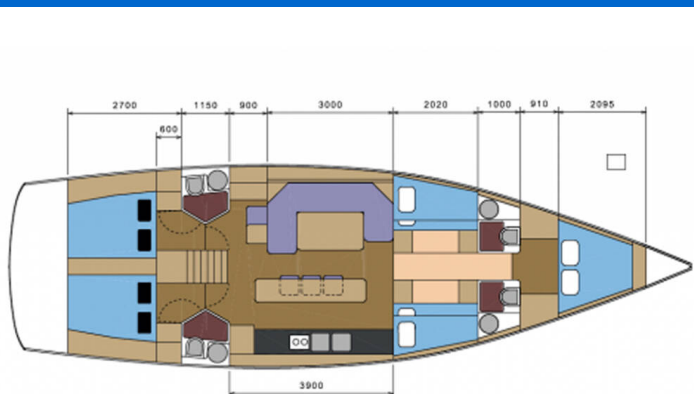

# D&D KUFNER 54

Kaiba (2023)

Sailing yacht D&D Kufner 54 Kaiba, built in 2023 is anchored in the **Marmaris, Albatros Marina, Aegean, Turkey**. It has **5 cabins**, can accommodate **10 people** and has **4 toilets**. Bed linen and kitchen equipment are included in the price.

**Kaiba**

Production year

**2023**

Length

**54 ft**

Cabins

**5**

Berths

**10**

Max Persons

**10**

WC

**4**

Engine

**1 x 110 HP**

Fuel tank