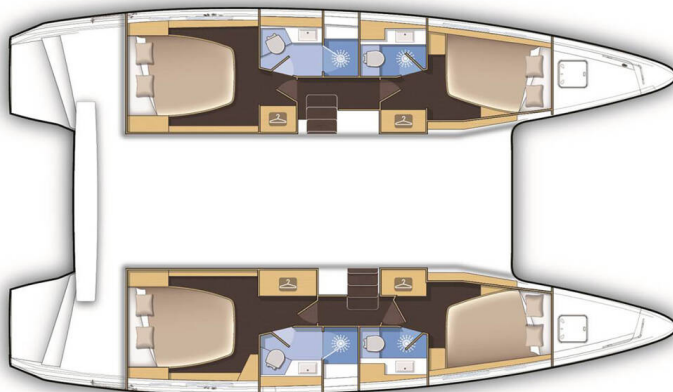

LAGOON 42

Meraki (2022)

Catamaran Lagoon 42 Meraki, built in 2022 is anchored in the Fethiye, Lykia Yacht Club, Aegean, Turkey. It has 4 + 1 cabins, can accommodate 8 + 1 people and has 5 toilets. Bed linen and kitchen equipment are included in the price.

Meraki

Production year

2022

Length

42 ft

Cabins

4 + 1

Berths