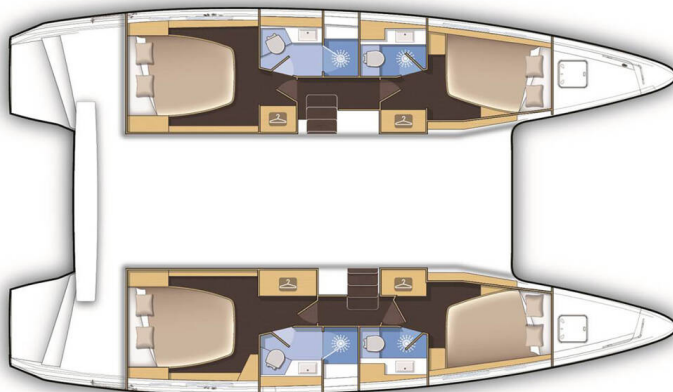

# LAGOON 42

Meraki (2022)

Catamaran Lagoon 42 Meraki, built in 2022 is anchored in the Fethiye, Yacht Club Mai, Aegean, Turkey. It has 4 + 1 cabins, can accommodate 8 + 1 people and has 5 toilets. Bed linen and kitchen equipment are included in the price.

**Meraki**

Production year

**2022**

Length

**42 ft**

Cabins

**4 + 1**

Berths