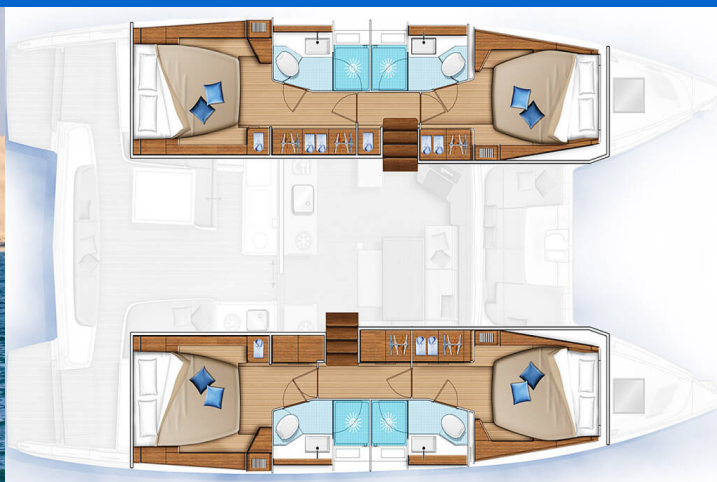

LAGOON 46

Umi (2023)

Catamaran Lagoon 46 Umi, built in 2023 is anchored in the Fethiye, Yacht Club Mai, Aegean, Turkey. It has 4 + 1 cabins, can accommodate 8 + 1 people and has 4 toilets. Bed linen and kitchen equipment are included in the price.