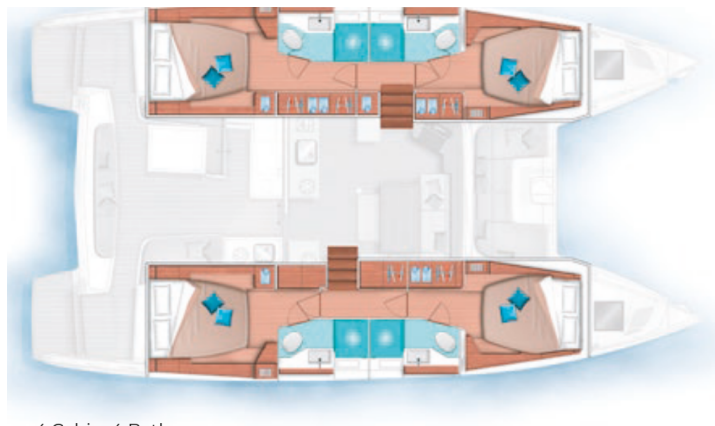

# LAGOON 46

Dream Life (2022)

Catamaran Lagoon 46 Dream Life, built in 2022 is anchored in the Fethiye, Ece Saray Marina Resort, Aegean, Turkey. It has 4 cabins, can accommodate 8 + 1 people and has 4 toilets. Bed linen and kitchen equipment are included in the price.