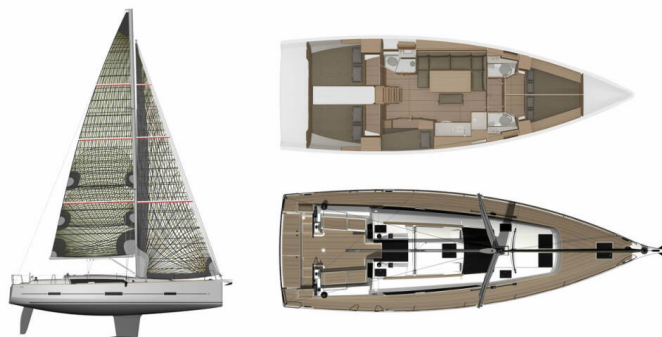

DUFOUR 460 GL

WindyLife (2019)

Sailing yacht Dufour 460 GL WindyLife, built in 2019 is anchored in the Marina Punat, Krk, Kvarner, Croatia. It has 5 cabins, can accommodate 10 + 2 people and has 3 toilets. Bed linen and kitchen equipment are included in the price.

YACHT SPECIFICATIONS

Yacht Base

Marina Punat, Krk, Croatia

Yacht ID

10577

Brands

Dufour

Yacht name

WindyLife

Production year

2019

Length

46 ft

Cabins

5

Berths