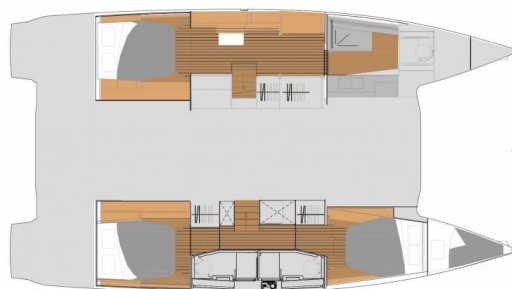

FOUNTAIN PAJOT ELBA 45

Nina (2025)

Catamaran Fountaine Pajot Elba 45 Nina, built in 2025 is anchored in the Cote D'Azur, Marseille Marina Vieux Port, Provence-Alpes-Côte d'Azur, France. It has 3 + 1 cabins, can accommodate 6 + 2 + 1 people and has 3 toilets. Bed linen and kitchen equipment are included in the price.

YACHT SPECIFICATIONS

Yacht Base

Cote D'Azur, Marseille Marina Vieux Port, France

Yacht ID

10560

Brands

Fountaine Pajot

Yacht name

Nina

Production year

2025

Length

44 ft

Cabins

3 + 1

Berths

6 + 2 + 1

WC

3

Engine

2 x 60 HP

Fuel tank

470 l

WEBSITE

www.plujeme.cz

PHONE

+420 720 755 085

MOBILE

+420 777 170 276

E-MAIL

info@plujeme.cz

PLUJEME RÁDI S.R.O.

Dlouhá 730/35, 11000 Praha 1 – Staré Město, Czech Republic