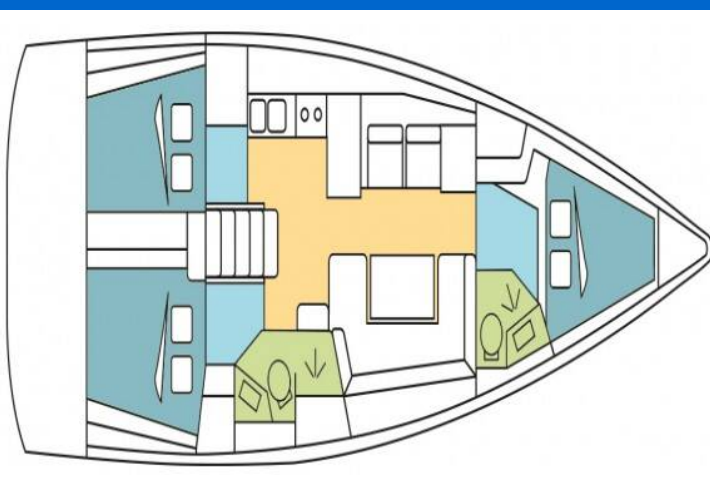

OCEANIS 41.1

Targa (2017)

Sailing yacht Oceanis 41.1 Targa, built in 2017 is anchored in the Marina d'Empuriabrava, Catalonia, Spain. It has 3 cabins, can accommodate 6 + 2 people and has 2 toilets. Bed linen and kitchen equipment are included in the price.