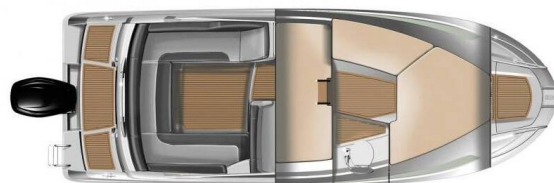

CAP CAMARAT 7.5 DC

Sati (2021)

Motor boat **Cap Camarat 7.5 DC Sati**, built in **2021** is anchored in the **Göcek, Aegean, Turkey**. It has **1 cabins**, can accommodate **1 people** and has **1 toilets**. Bed linen and kitchen equipment are included in the price.